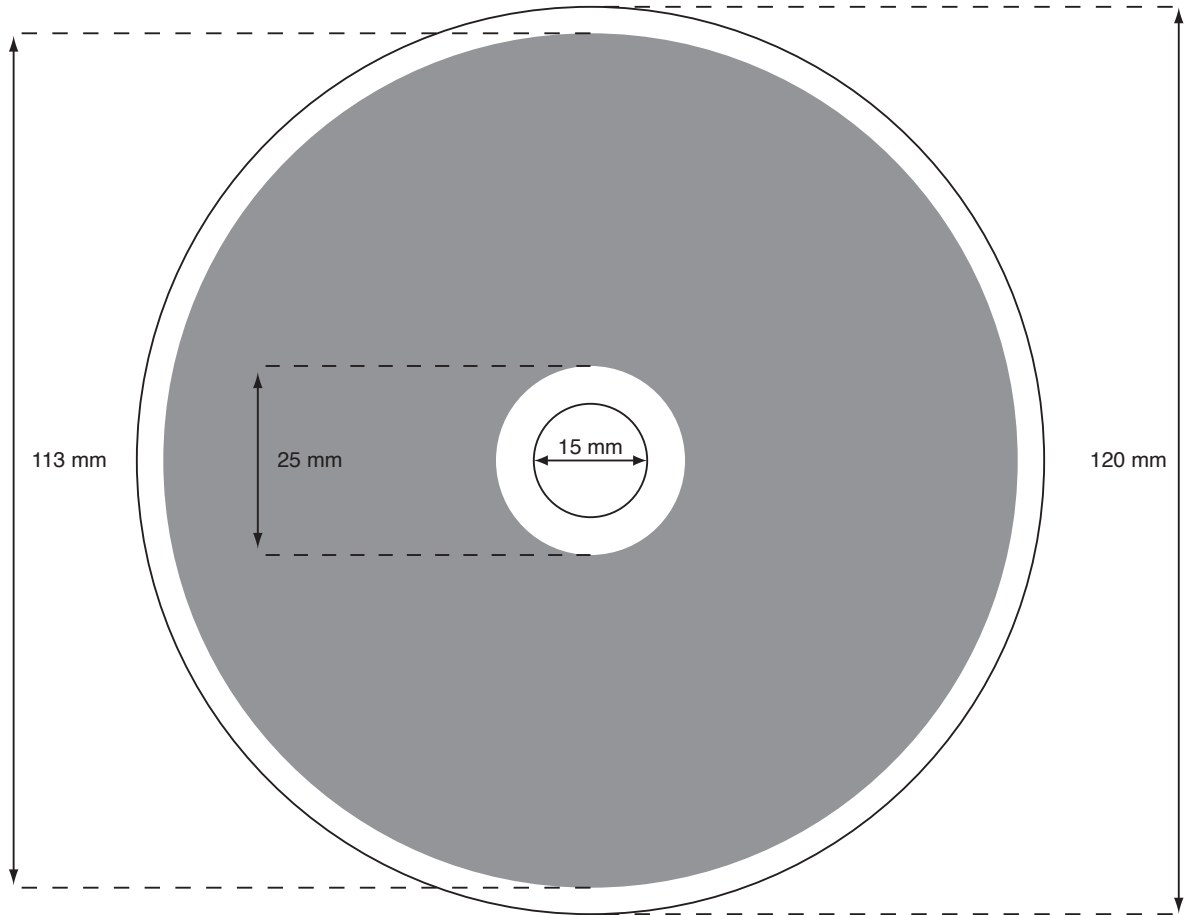

Key:

printable area

MONO THERMAL-PRINTED BD-R