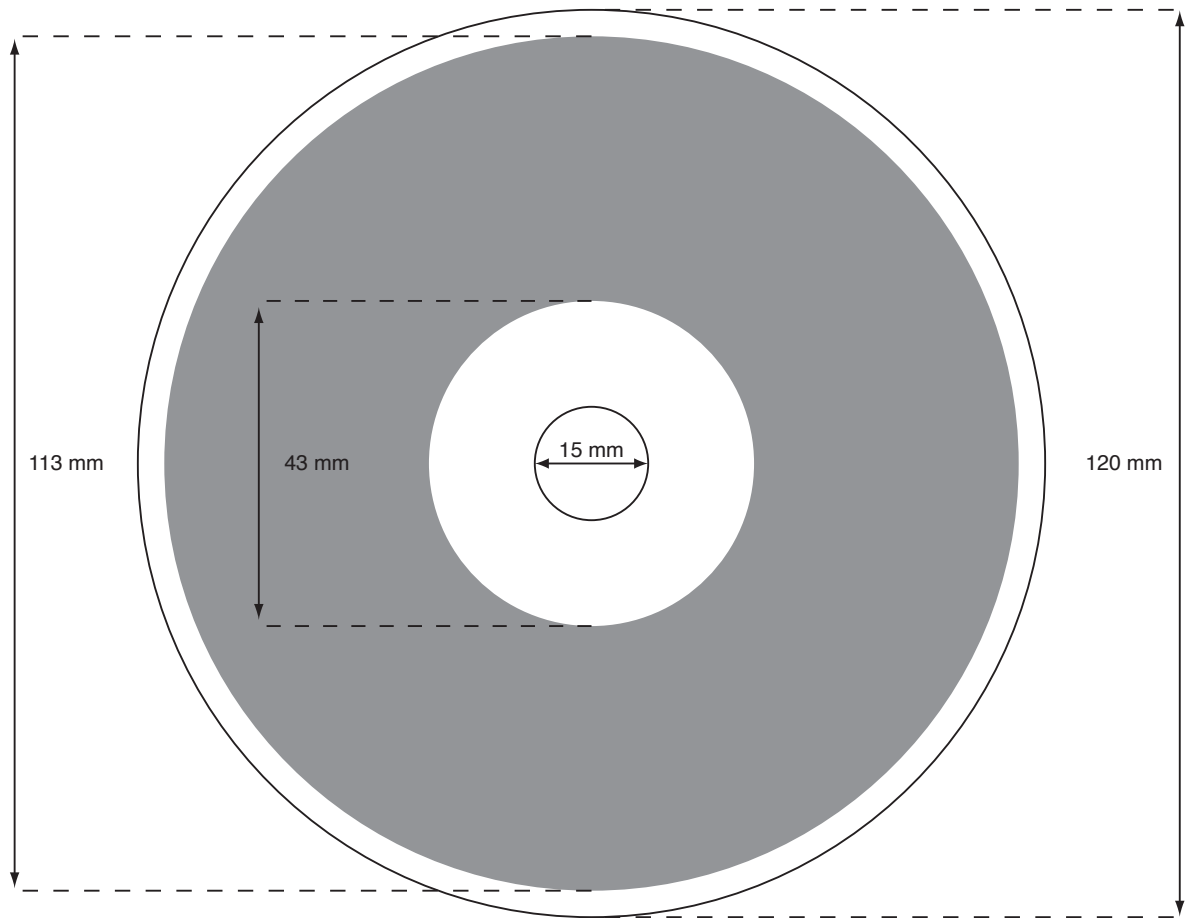

Key:

printable area

MONO THERMAL-PRINTED CD-R